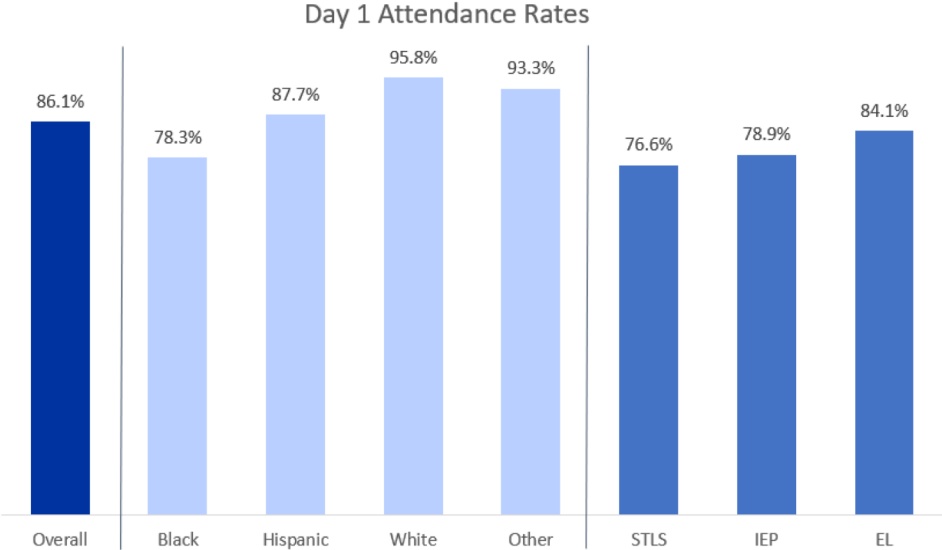

Attendance on Day One

Note: Attendance rates have been updated to reflect attendance as of 9/21/2020