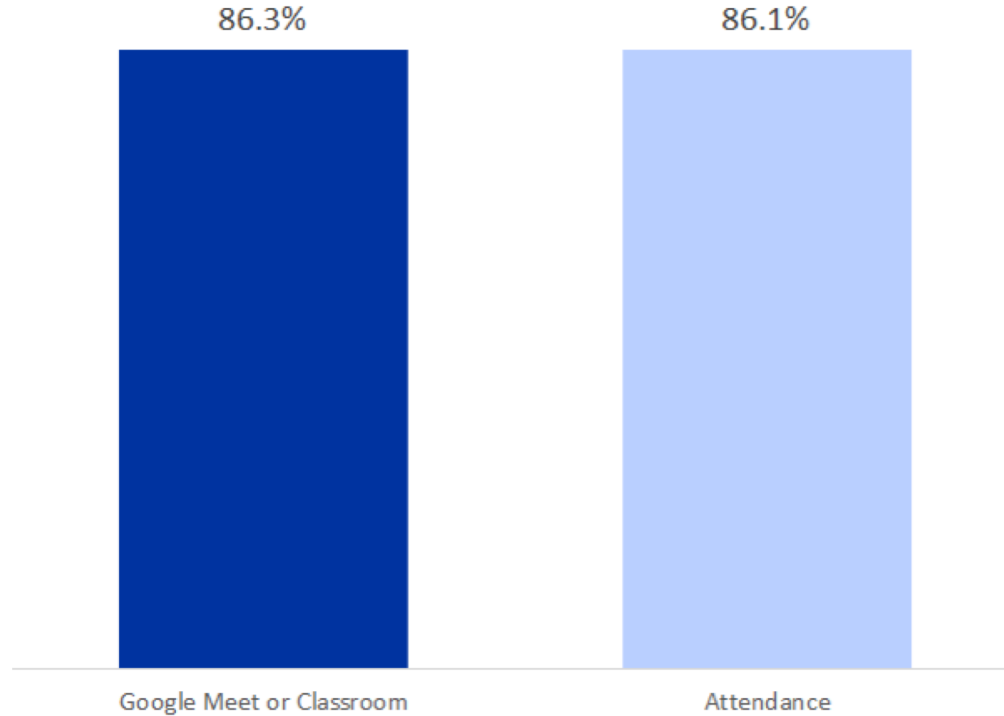

Reopening Update

September Board Presentation

Shannon Heston

Director, Enterprise Transformation Strategy

Attendance on Day One

Note: Attendance rates have been updated to reflect attendance as of 9/21/2020

Attendance and Google Activity on Day One

Attendance During Week One

Overall Week 1	89.4%
Day 1	86.1%
Day 2	89.6%
Day 3	91.1%
Day 4	90.7%

Note: Attendance rates have been updated to reflect attendance as of 9/21/2020

Percent of students that accessed Google Meet or Classroom on all instruction days during Week 1