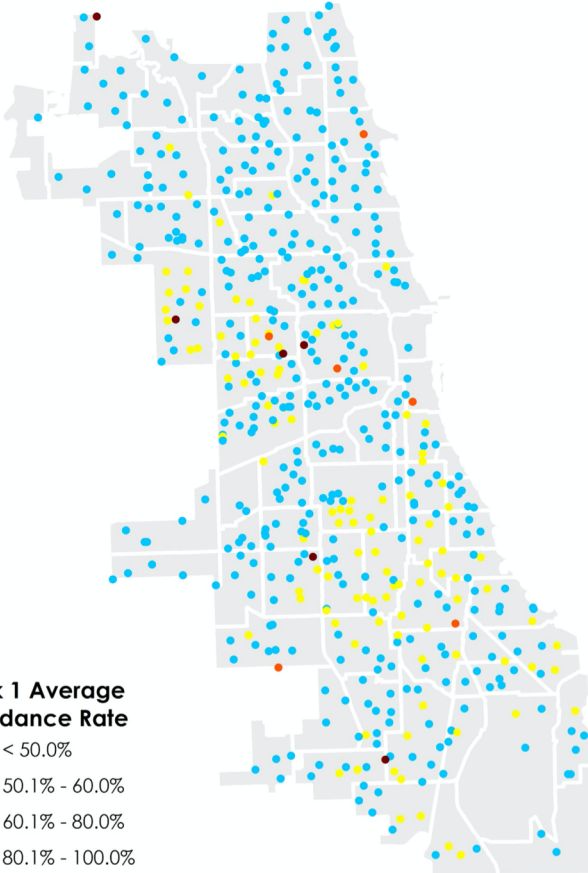

Attendance and Google Activity on Day One

Attendance During Week One

Overall Week 1	89.4%
Day 1	86.1%
Day 2	89.6%
Day 3	91.1%
Day 4	90.7%

Note: Attendance rates have been updated to reflect attendance as of 9/21/2020