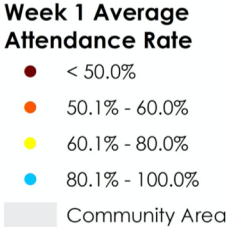

Attendance and Google Activity on Day One

Attendance During Week One

Overall Week 1	89.4%
Day 1	86.1%
Day 2	89.6%
Day 3	91.1%
Day 4	90.7%

Note: Attendance rates have been updated to reflect attendance as of 9/21/2020