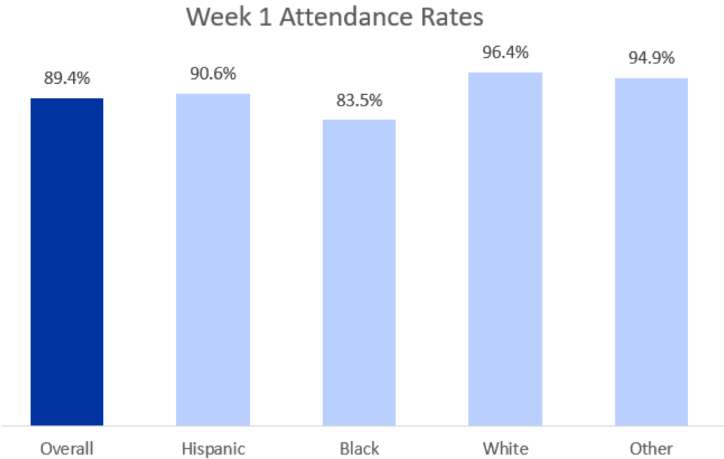

Attendance and Google Activity on Day One

Attendance During Week One

Overall Week 1	89.4%
Day 1	86.1%
Day 2	89.6%
Day 3	91.1%
Day 4	90.7%

Note: Attendance rates have been updated to reflect attendance as of 9/21/2020