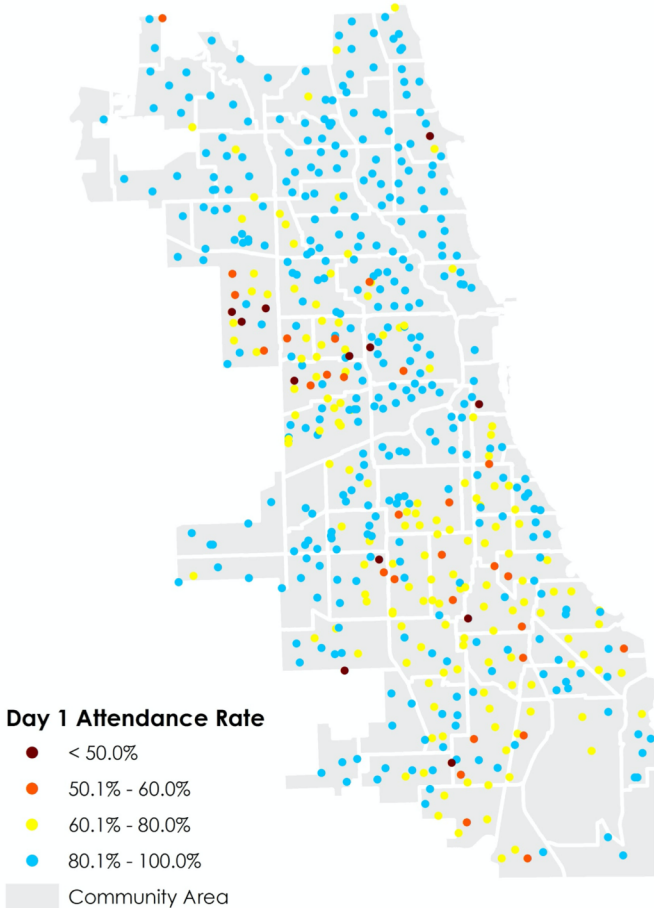

Reopening Update

September Board Presentation

Shannon Heston

Director, Enterprise Transformation Strategy

Attendance on Day One

Note: Attendance rates have been updated to reflect attendance as of 9/21/2020

Attendance and Google Activity on Day One

Attendance During Week One

Overall Week 1	89.4%
Day 1	86.1%
Day 2	89.6%
Day 3	91.1%
Day 4	90.7%

Note: Attendance rates have been updated to reflect attendance as of 9/21/2020

Percent of students that accessed Google Meet or Classroom on all instruction days during Week 1